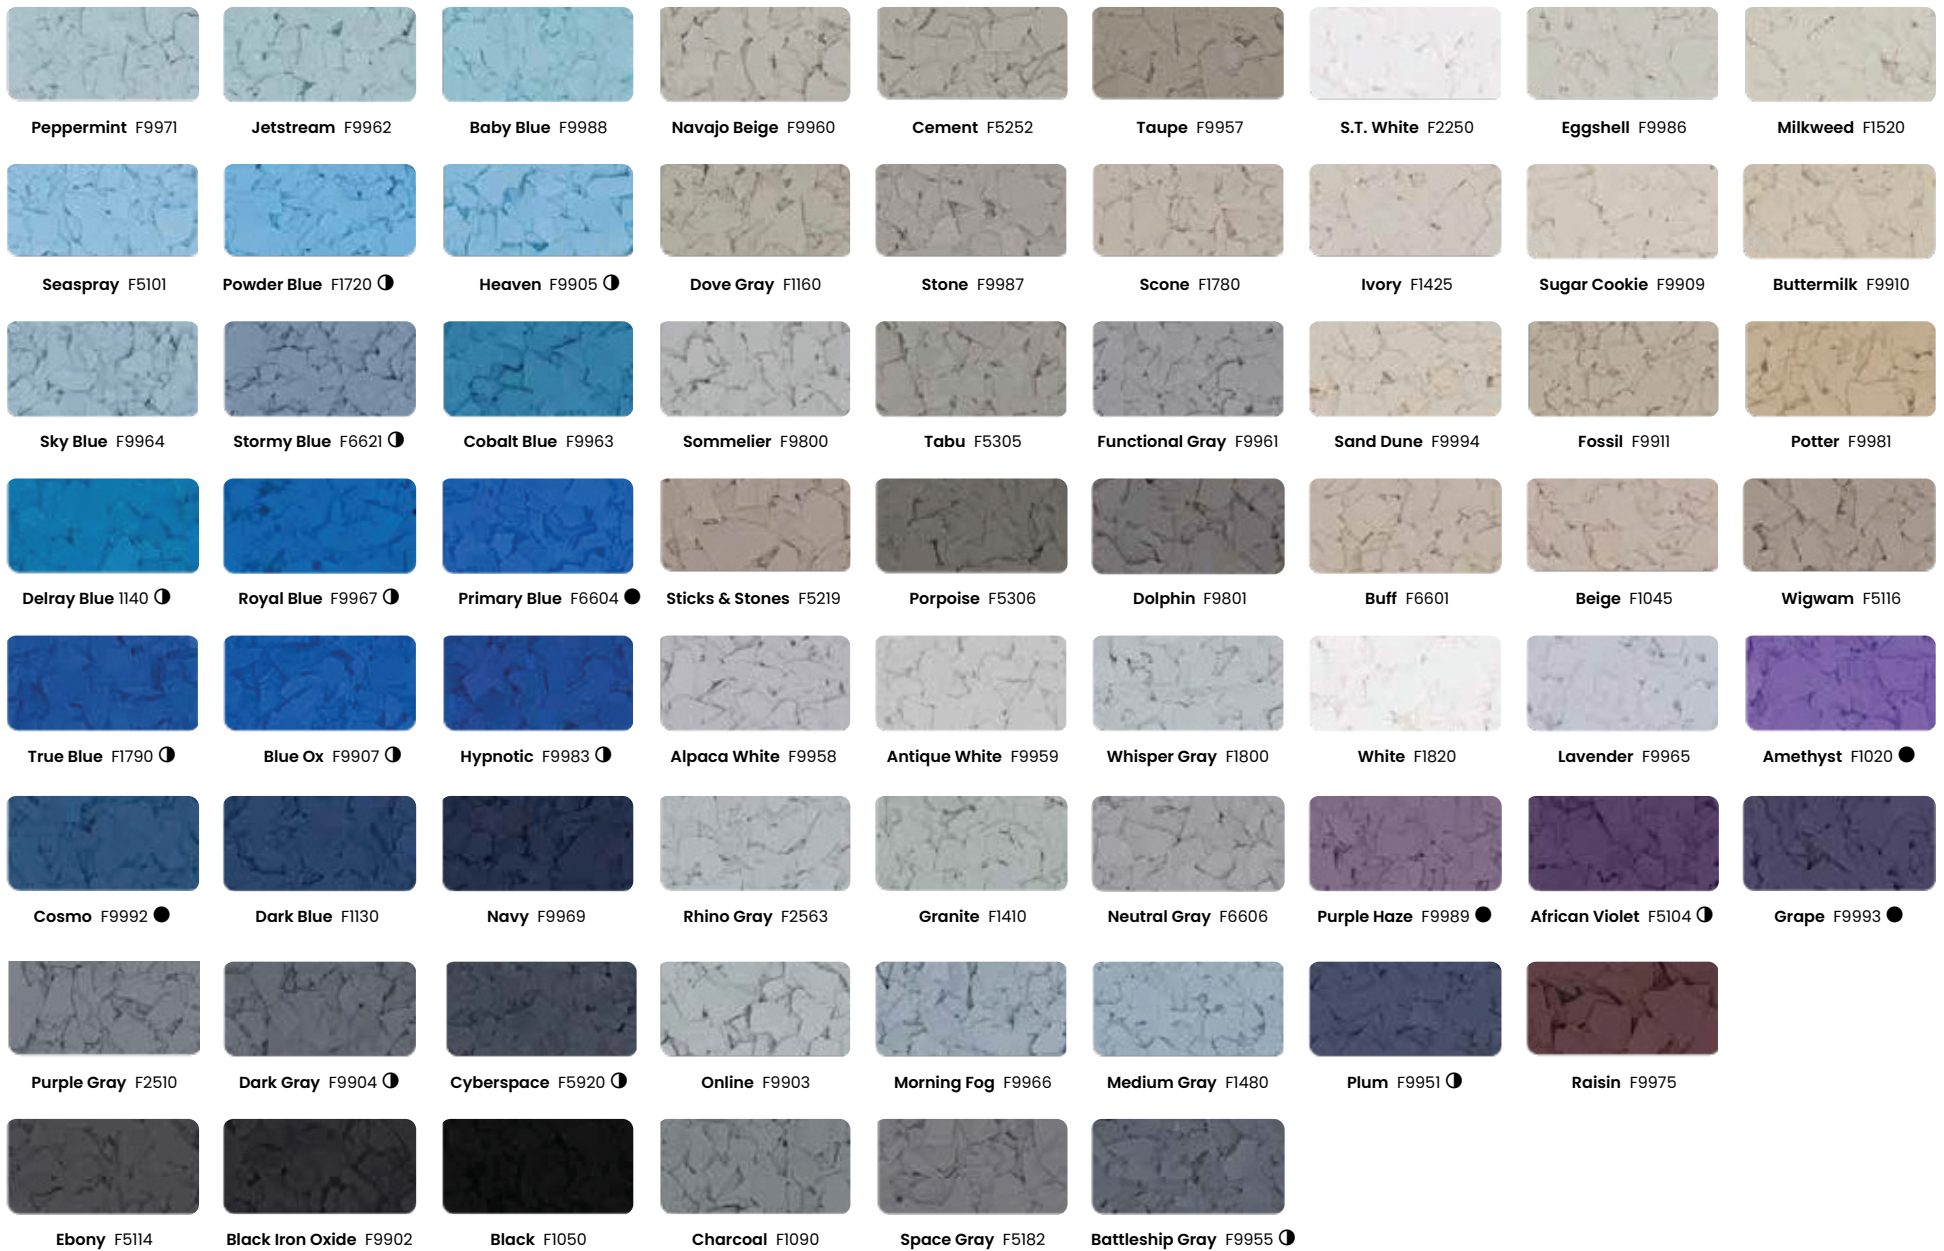

M7015-4
Tan

M7016-4
Slate

M7017-4
Capri

M7022-4
Teal

M7005-4
Green

M7018-4
Cobalt

M7002-4
Blue

M7014-4
Navy

M7008-4
Plum

M7006-4
Brown

M7001-4
White

M7020-4
Smoke

M7013-4
Charcoal

M7009-4
Black

DISCLAIMER: DUE TO THE SEMI-TRANSLUCENT NATURE OF COLORED MICA, USE ONLY AS A FLAKE ENHANCEMENT ADDITIVE. FOR BEST RESULTS, USE ONLY AS ACCENT IN LIGHT FLAKE BLENDS. NOT RECOMMENDED FOR USE IN MEDIUM TO DARK OR HIGH CONTRAST BLENDS.

SOLID COLORS

● = Poor Lightfastness ◐ = Moderate Lightfastness ◑ = Good Lightfastness

Colors with poor lightfastness are not recommended for applications with direct sun exposure. Light-fastness rating based on accelerated UV testing in accordance with ASTM G155 (1,000 hour Xenon Arc Light Exposure).

VARIEGATED

Variogated FLAKE may vary slightly from lot-to-lot due to the nature of the manufacturing process. To ensure optimal color consistency when using multiple lots, variegated colors should be inter-mixed prior to use.